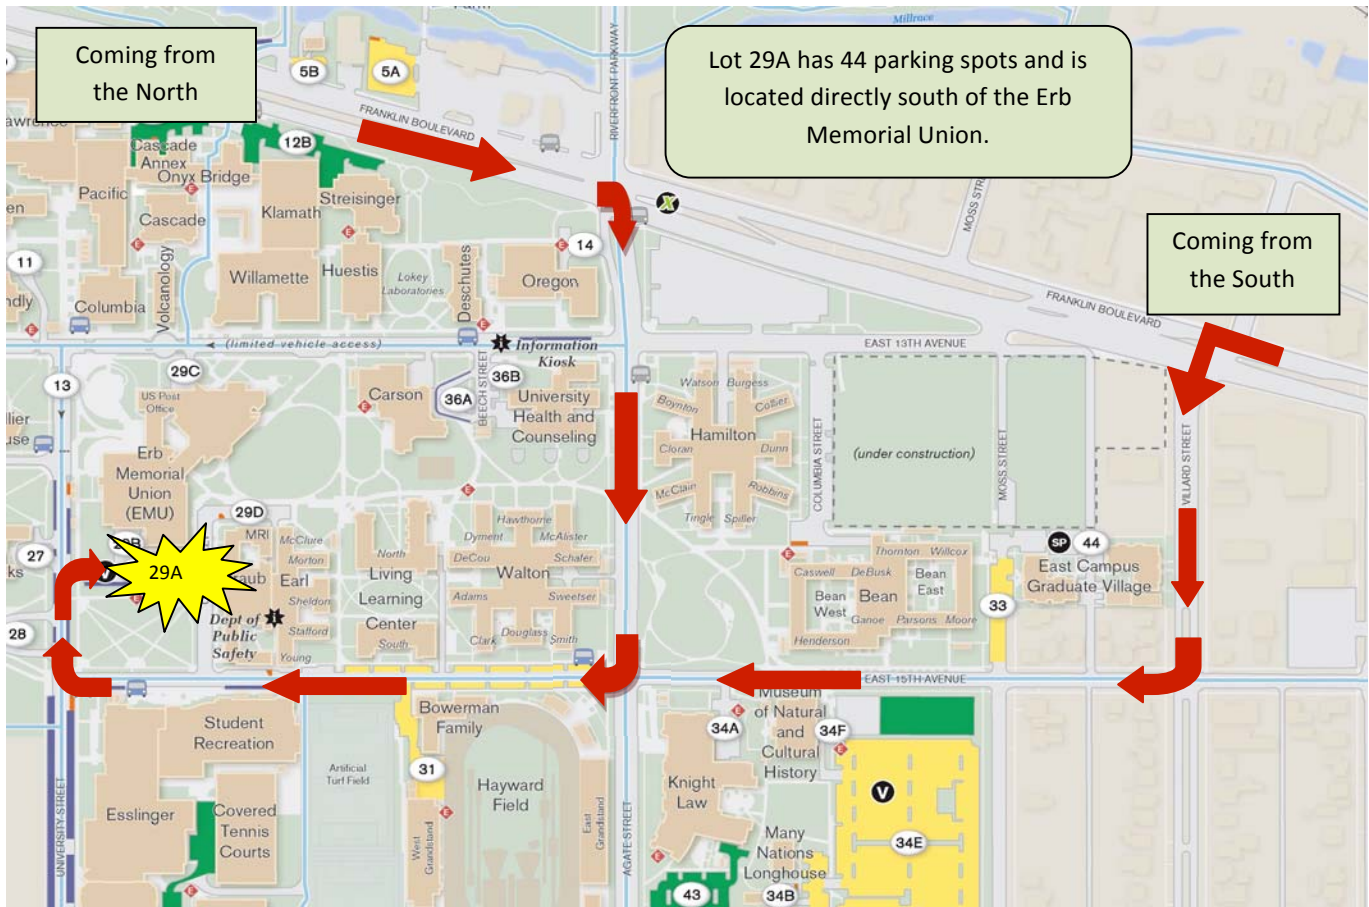

Parking Directions for Oct. 23rd, 2008

*We have reserved a parking lot on campus for out-of-town conference participants attending **DAY ONE events on October 23rd**. Spaces are limited so please carpool to the conference if possible.*

Coming from the North –

Turn Right off Franklin Blvd, onto Agate St. (Entrance to the UO)

Go straight, then Turn Right on East 15th Ave.

Continue on East 15th Ave, then Turn Right on University St.

Parking Lot 29A will be the first parking lot on the right. A conference volunteer will meet you at the entrance.

Coming from the South –

Turn Left off Franklin Blvd, onto Villard St. (the first street after Market of Choice)

Go Straight, then Turn Right on East 15th Ave.

Continue on East 15th Ave, then Turn Right on University St.

Parking Lot 29A will be the first parking lot on the right. A conference volunteer will meet you at the entrance.